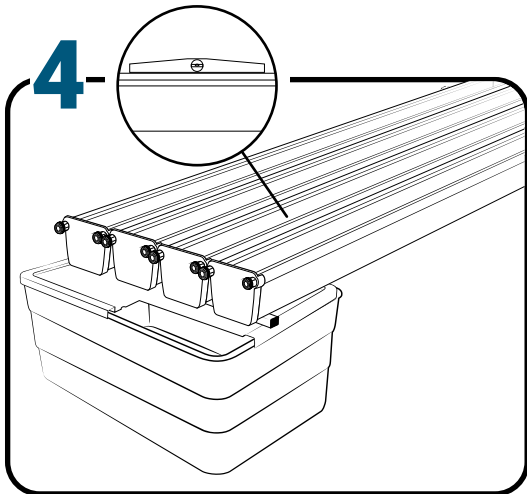

Instruction

Lxlxh: 4.16x1.03Mx0.59M
63 kg

Pièces

Ref	Designation	
A	TU21134	GrowStream V2 4M grow canal
B	CV21124	GrowStream V2 4M-15 plants cover
C	RT11011	Level tube D50 GrowStream canal
D	PO01002	3" net cup
E	CV91001	Access hole cap
F	RE07002	GrowStream tank ABS white
G	CV04007	GrowStream tank cover 20/40/60/80 ABS white
H	PM11054	3.0 Syncra pump
I	TU21036	30x30 white tube 458mm
J	TU21033	30x30 white tube 393mm
K	TU21032	30x30 white tube 370mm
L	TU21029	30x30 white tube 440mm
M	RA61007	T insert for 30x30 PVC tube
N	AL11028	Pump connection GrowStream80 V2
O	EI21034	PVC tube 30x30x140 + end-cap
P	FX11010	22 - 20.5x23mm clamp
Q	RA31002	Ribbed T 20mm
R	EI31024	Manifold elbow connector
S	EI31023	Manifold T connector
T	EI71001	Black tube 18x22x60mm (manifold tube GS 20/40/60/80/120)
U	EI71003	Black tube 18x22x100mm (manifold tube GS 20/40/60/80/120)
V	EI71005	Black tube 18x22x180mm (manifold tube GS 20/40/60/80/120)
	AC01010	Brush Ø 16x80x300 mm loop Ø 10mm
W	RA03001	3/4 drilled end-cap white PP
X	JN21012	Flat O-ring seal 12x24x3mm
Y	JN21013	Flat O-ring seal EPDM 3/4
Z	RA61005	End-cap insert 30x30
	AC01001	Draining kit