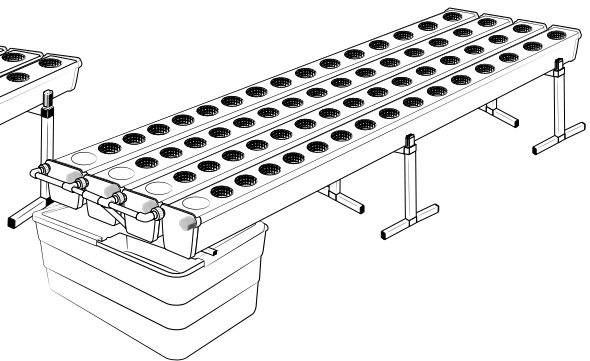

GS60

info@eurohydro.com
Tél. :+33 (0)5 62 06 08 30
32500 Fleurance - France