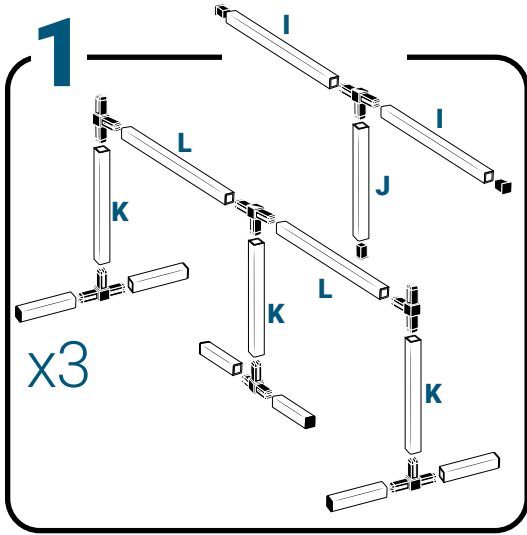

Instruction

Lxlxh: 4.16x1.03Mx0.59M
63 kg

Pièces

Ref	Designation	
A	TU21134	GrowStream V2 4M grow canal
B	CV21124	GrowStream V2 4M-15 plants cover
C	RT11011	Level tube D50 GrowStream canal
D	PO01002	3" net cup
E	CV91001	Access hole cap
F	RE07002	GrowStream tank ABS white
G	CV04007	GrowStream tank cover 20/40/60/80 ABS white
H	PM11054	3.0 Syncra pump
I	TU21036	30x30 white tube 458mm
J	TU21033	30x30 white tube 393mm
K	TU21032	30x30 white tube 370mm
L	TU21029	30x30 white tube 440mm
M	RA61007	T insert for 30x30 PVC tube
N	AL11028	Pump connection GrowStream80 V2
O	EI21034	PVC tube 30x30x140 + end-cap
P	FX11010	22 - 20.5x23mm clamp
Q	RA31002	Ribbed T 20mm
R	EI31024	Manifold elbow connector
S	EI31023	Manifold T connector
T	EI71001	Black tube 18x22x60mm (manifold tube GS 20/40/60/80/120)
U	EI71003	Black tube 18x22x100mm (manifold tube GS 20/40/60/80/120)
V	EI71005	Black tube 18x22x180mm (manifold tube GS 20/40/60/80/120)
	AC01010	Brush Ø 16x80x300 mm loop Ø 10mm
W	RA03001	3/4 drilled end-cap white PP
X	JN21012	Flat O-ring seal 12x24x3mm
Y	JN21013	Flat O-ring seal EPDM 3/4
Z	RA61005	End-cap insert 30x30
	AC01001	Draining kit