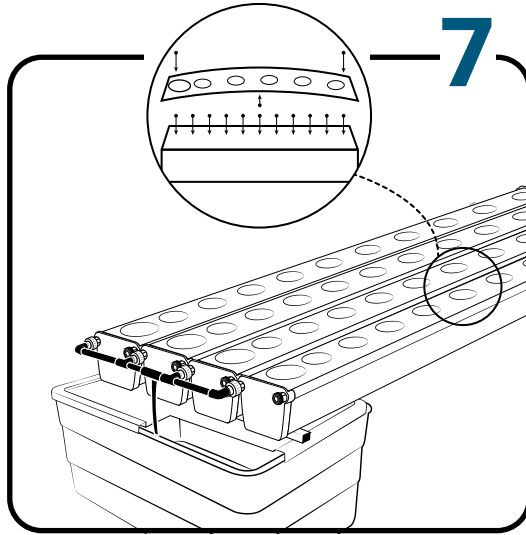

Instruction

Lxlxh: 4.16x1.03Mx0.59M
63 kg

Pièces

Ref	Designation	
A	TU21134	GrowStream V2 4M grow canal
B	CV21124	GrowStream V2 4M-15 plants cover
C	RT11011	Level tube D50 GrowStream canal
D	PO01002	3" net cup
E	CV91001	Access hole cap
F	RE07002	GrowStream tank ABS white
G	CV04007	GrowStream tank cover 20/40/60/80 ABS white
H	PM11054	3.0 Syncra pump
I	TU21036	30x30 white tube 458mm
J	TU21033	30x30 white tube 393mm
K	TU21032	30x30 white tube 370mm
L	TU21029	30x30 white tube 440mm
M	RA61007	T insert for 30x30 PVC tube
N	AL11028	Pump connection GrowStream80 V2
O	EI21034	PVC tube 30x30x140 + end-cap
P	FX11010	22 - 20.5x23mm clamp
Q	RA31002	Ribbed T 20mm
R	EI31024	Manifold elbow connector
S	EI31023	Manifold T connector
T	EI71001	Black tube 18x22x60mm (manifold tube GS 20/40/60/80/120)
U	EI71003	Black tube 18x22x100mm (manifold tube GS 20/40/60/80/120)
V	EI71005	Black tube 18x22x180mm (manifold tube GS 20/40/60/80/120)
	AC01010	Brush Ø 16x80x300 mm loop Ø 10mm
W	RA03001	3/4 drilled end-cap white PP
X	JN21012	Flat O-ring seal 12x24x3mm
Y	JN21013	Flat O-ring seal EPDM 3/4
Z	RA61005	End-cap insert 30x30
	AC01001	Draining kit