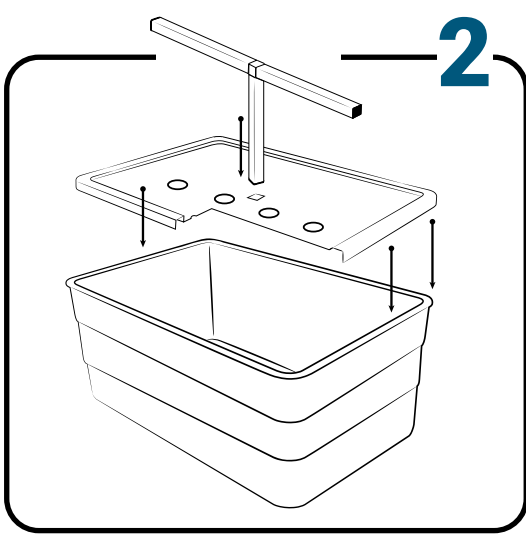

Instruction

Lxlxh: 4.16x1.03Mx0.59M
63 kg

Pièces

Ref	Designation	
A	TU21134	GrowStream V2 4M grow canal
B	CV21124	GrowStream V2 4M-15 plants cover
C	RT11011	Level tube D50 GrowStream canal
D	PO01002	3" net cup
E	CV91001	Access hole cap
F	RE07002	GrowStream tank ABS white
G	CV04007	GrowStream tank cover 20/40/60/80 ABS white
H	PM11054	3.0 Syncra pump
I	TU21036	30x30 white tube 458mm
J	TU21033	30x30 white tube 393mm
K	TU21032	30x30 white tube 370mm
L	TU21029	30x30 white tube 440mm
M	RA61007	T insert for 30x30 PVC tube
N	AL11028	Pump connection GrowStream80 V2
O	EI21034	PVC tube 30x30x140 + end-cap
P	FX11010	22 - 20.5x23mm clamp
Q	RA31002	Ribbed T 20mm
R	EI31024	Manifold elbow connector
S	EI31023	Manifold T connector
T	EI71001	Black tube 18x22x60mm (manifold tube GS 20/40/60/80/120)
U	EI71003	Black tube 18x22x100mm (manifold tube GS 20/40/60/80/120)
V	EI71005	Black tube 18x22x180mm (manifold tube GS 20/40/60/80/120)
	AC01010	Brush Ø 16x80x300 mm loop Ø 10mm
W	RA03001	3/4 drilled end-cap white PP
X	JN21012	Flat O-ring seal 12x24x3mm
Y	JN21013	Flat O-ring seal EPDM 3/4
Z	RA61005	End-cap insert 30x30
	AC01001	Draining kit