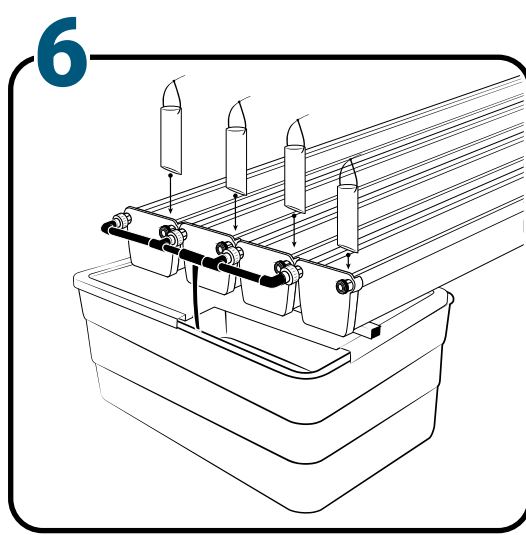

Instruction

Lxlxh: 4.16x1.03Mx0.59M
63 kg

Pièces

Ref	Designation	
A	TU21134	GrowStream V2 4M grow canal
B	CV21124	GrowStream V2 4M-15 plants cover
C	RT11011	Level tube D50 GrowStream canal
D	PO01002	3" net cup
E	CV91001	Access hole cap
F	RE07002	GrowStream tank ABS white
G	CV04007	GrowStream tank cover 20/40/60/80 ABS white
H	PM11054	3.0 Syncra pump
I	TU21036	30x30 white tube 458mm
J	TU21033	30x30 white tube 393mm
K	TU21032	30x30 white tube 370mm
L	TU21029	30x30 white tube 440mm
M	RA61007	T insert for 30x30 PVC tube
N	AL11028	Pump connection GrowStream80 V2
O	EI21034	PVC tube 30x30x140 + end-cap
P	FX11010	22 - 20.5x23mm clamp
Q	RA31002	Ribbed T 20mm
R	EI31024	Manifold elbow connector
S	EI31023	Manifold T connector
T	EI71001	Black tube 18x22x60mm (manifold tube GS 20/40/60/80/120)
U	EI71003	Black tube 18x22x100mm (manifold tube GS 20/40/60/80/120)
V	EI71005	Black tube 18x22x180mm (manifold tube GS 20/40/60/80/120)
	AC01010	Brush Ø 16x80x300 mm loop Ø 10mm
W	RA03001	3/4 drilled end-cap white PP
X	JN21012	Flat O-ring seal 12x24x3mm
Y	JN21013	Flat O-ring seal EPDM 3/4
Z	RA61005	End-cap insert 30x30
	AC01001	Draining kit