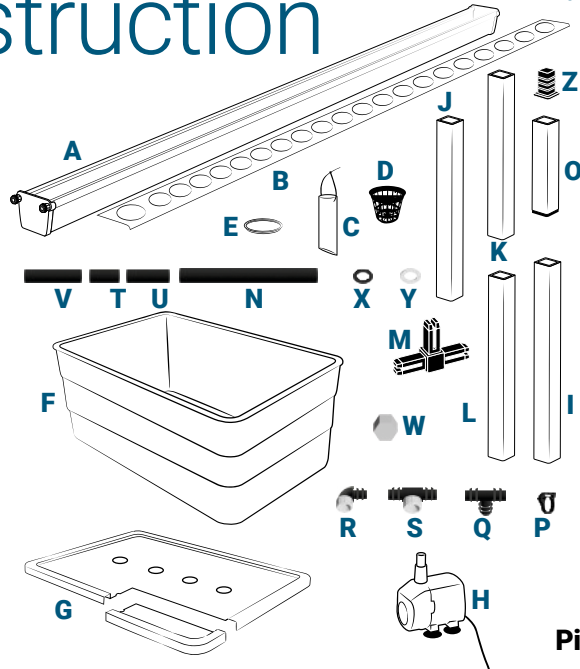

Instruction

Lxlxh: 4.16x1.03Mx0.59M
63 kg

Pièces

Ref	Designation	
A	TU21134	GrowStream V2 4M grow canal
B	CV21124	GrowStream V2 4M-15 plants cover
C	RT11011	Level tube D50 GrowStream canal
D	PO01002	3" net cup
E	CV91001	Access hole cap
F	RE07002	GrowStream tank ABS white
G	CV04007	GrowStream tank cover 20/40/60/80 ABS white
H	PM11054	3.0 Syncra pump
I	TU21036	30x30 white tube 458mm
J	TU21033	30x30 white tube 393mm
K	TU21032	30x30 white tube 370mm
L	TU21029	30x30 white tube 440mm
M	RA61007	T insert for 30x30 PVC tube
N	AL11028	Pump connection GrowStream80 V2
O	EI21034	PVC tube 30x30x140 + end-cap
P	FX11010	22 - 20.5x23mm clamp
Q	RA31002	Ribbed T 20mm
R	EI31024	Manifold elbow connector
S	EI31023	Manifold T connector
T	EI71001	Black tube 18x22x60mm (manifold tube GS 20/40/60/80/120)
U	EI71003	Black tube 18x22x100mm (manifold tube GS 20/40/60/80/120)
V	EI71005	Black tube 18x22x180mm (manifold tube GS 20/40/60/80/120)
	AC01010	Brush Ø 16x80x300 mm loop Ø 10mm
W	RA03001	3/4 drilled end-cap white PP
X	JN21012	Flat O-ring seal 12x24x3mm
Y	JN21013	Flat O-ring seal EPDM 3/4
Z	RA61005	End-cap insert 30x30
	AC01001	Draining kit