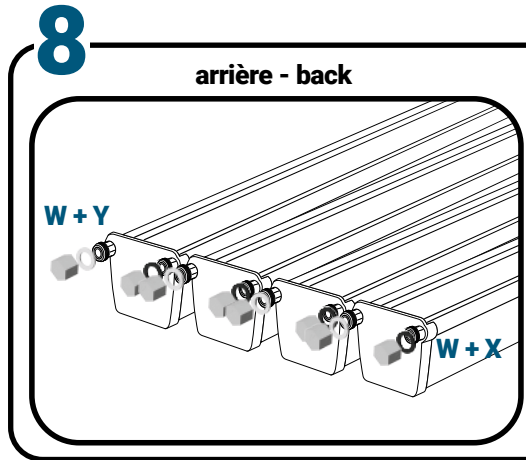

Instruction

Lxlxh: 4.16x1.03Mx0.59M
63 kg

Pièces

Ref	Designation	
A	TU21134	GrowStream V2 4M grow canal
B	CV21124	GrowStream V2 4M-15 plants cover
C	RT11011	Level tube D50 GrowStream canal
D	PO01002	3" net cup
E	CV91001	Access hole cap
F	RE07002	GrowStream tank ABS white
G	CV04007	GrowStream tank cover 20/40/60/80 ABS white
H	PM11054	3.0 Syncra pump
I	TU21036	30x30 white tube 458mm
J	TU21033	30x30 white tube 393mm
K	TU21032	30x30 white tube 370mm
L	TU21029	30x30 white tube 440mm
M	RA61007	T insert for 30x30 PVC tube
N	AL11028	Pump connection GrowStream80 V2
O	EI21034	PVC tube 30x30x140 + end-cap
P	FX11010	22 - 20.5x23mm clamp
Q	RA31002	Ribbed T 20mm
R	EI31024	Manifold elbow connector
S	EI31023	Manifold T connector
T	EI71001	Black tube 18x22x60mm (manifold tube GS 20/40/60/80/120)
U	EI71003	Black tube 18x22x100mm (manifold tube GS 20/40/60/80/120)
V	EI71005	Black tube 18x22x180mm (manifold tube GS 20/40/60/80/120)
	AC01010	Brush Ø 16x80x300 mm loop Ø 10mm
W	RA03001	3/4 drilled end-cap white PP
X	JN21012	Flat O-ring seal 12x24x3mm
Y	JN21013	Flat O-ring seal EPDM 3/4
Z	RA61005	End-cap insert 30x30
	AC01001	Draining kit