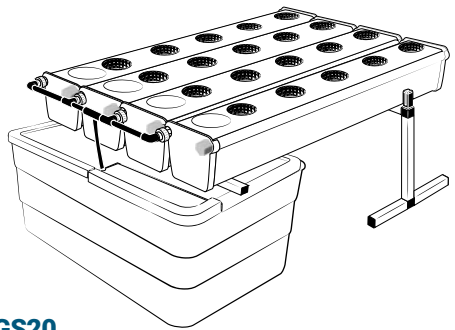

GS20

info@eurohydro.com
Tél. :+33 (0)5 62 06 08 30
32500 Fleurance - France