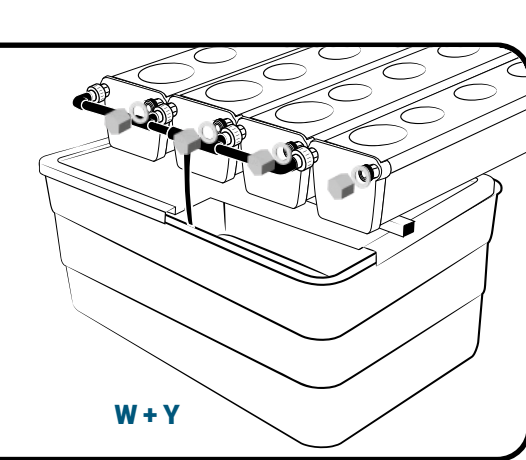

Instruction

Lxlxh: 4.16x1.03Mx0.59M
63 kg

Pièces

Ref	Designation	
A	TU21134	GrowStream V2 4M grow canal
B	CV21124	GrowStream V2 4M-15 plants cover
C	RT11011	Level tube D50 GrowStream canal
D	PO01002	3" net cup
E	CV91001	Access hole cap
F	RE07002	GrowStream tank ABS white
G	CV04007	GrowStream tank cover 20/40/60/80 ABS white
H	PM11054	3.0 Syncra pump
I	TU21036	30x30 white tube 458mm
J	TU21033	30x30 white tube 393mm
K	TU21032	30x30 white tube 370mm
L	TU21029	30x30 white tube 440mm
M	RA61007	T insert for 30x30 PVC tube
N	AL11028	Pump connection GrowStream80 V2
O	EI21034	PVC tube 30x30x140 + end-cap
P	FX11010	22 - 20.5x23mm clamp
Q	RA31002	Ribbed T 20mm
R	EI31024	Manifold elbow connector
S	EI31023	Manifold T connector
T	EI71001	Black tube 18x22x60mm (manifold tube GS 20/40/60/80/120)
U	EI71003	Black tube 18x22x100mm (manifold tube GS 20/40/60/80/120)
V	EI71005	Black tube 18x22x180mm (manifold tube GS 20/40/60/80/120)
	AC01010	Brush Ø 16x80x300 mm loop Ø 10mm
W	RA03001	3/4 drilled end-cap white PP
X	JN21012	Flat O-ring seal 12x24x3mm
Y	JN21013	Flat O-ring seal EPDM 3/4
Z	RA61005	End-cap insert 30x30
	AC01001	Draining kit