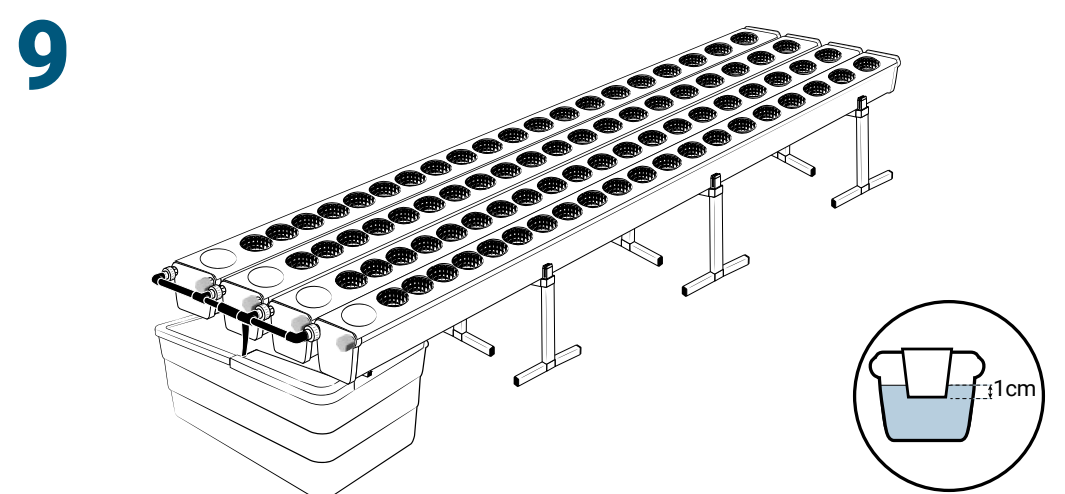

Instruction

Lxlxh: 4.16x1.03Mx0.59M
63 kg

Pièces

Ref	Designation	
A	TU21134	GrowStream V2 4M grow canal
B	CV21124	GrowStream V2 4M-15 plants cover
C	RT11011	Level tube D50 GrowStream canal
D	PO01002	3" net cup
E	CV91001	Access hole cap
F	RE07002	GrowStream tank ABS white
G	CV04007	GrowStream tank cover 20/40/60/80 ABS white
H	PM11054	3.0 Syncra pump
I	TU21036	30x30 white tube 458mm
J	TU21033	30x30 white tube 393mm
K	TU21032	30x30 white tube 370mm
L	TU21029	30x30 white tube 440mm
M	RA61007	T insert for 30x30 PVC tube
N	AL11028	Pump connection GrowStream80 V2
O	EI21034	PVC tube 30x30x140 + end-cap
P	FX11010	22 - 20.5x23mm clamp
Q	RA31002	Ribbed T 20mm
R	EI31024	Manifold elbow connector
S	EI31023	Manifold T connector
T	EI71001	Black tube 18x22x60mm (manifold tube GS 20/40/60/80/120)
U	EI71003	Black tube 18x22x100mm (manifold tube GS 20/40/60/80/120)
V	EI71005	Black tube 18x22x180mm (manifold tube GS 20/40/60/80/120)
	AC01010	Brush Ø 16x80x300 mm loop Ø 10mm
W	RA03001	3/4 drilled end-cap white PP
X	JN21012	Flat O-ring seal 12x24x3mm
Y	JN21013	Flat O-ring seal EPDM 3/4
Z	RA61005	End-cap insert 30x30
	AC01001	Draining kit