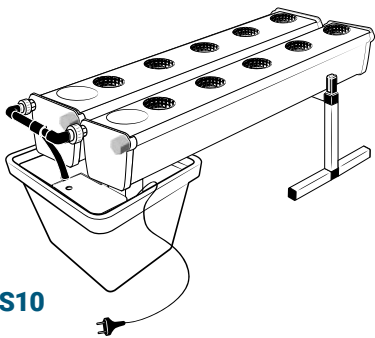

GS10

info@eurohydro.com
Tél. :+33 (0)5 62 06 08 30
32500 Fleurance - France