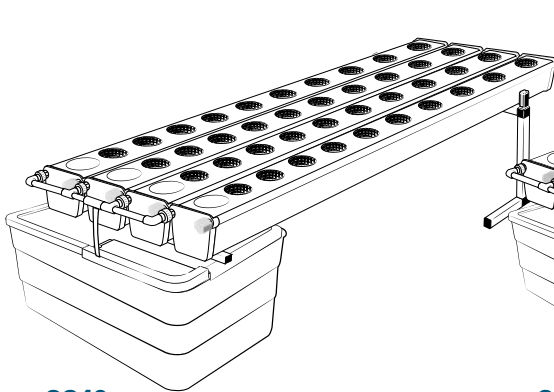

GS40

GS60

info@eurohydro.com
Tél. :+33 (0)5 62 06 08 30
32500 Fleurance - France