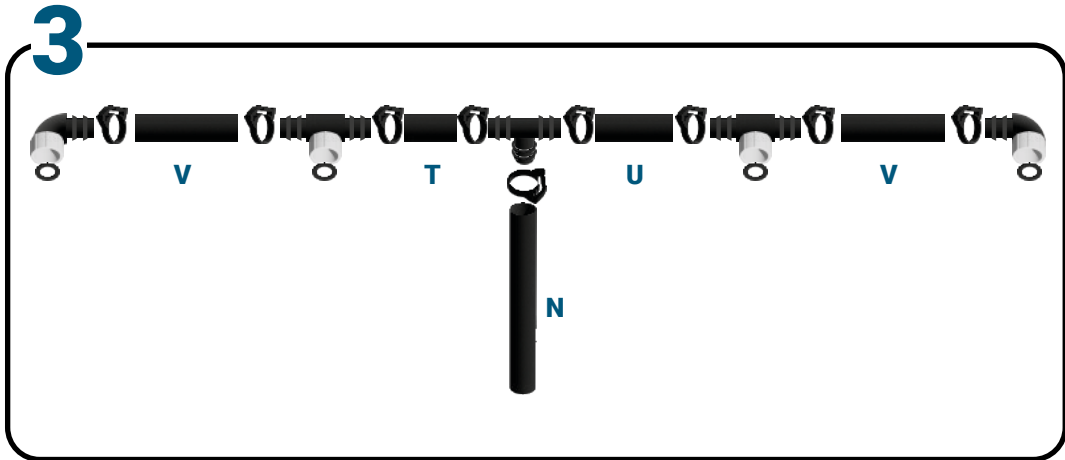

Instruction

Lxlxh: 4.16x1.03Mx0.59M
63 kg

Pièces

Ref	Designation	
A	TU21134	GrowStream V2 4M grow canal
B	CV21124	GrowStream V2 4M-15 plants cover
C	RT11011	Level tube D50 GrowStream canal
D	PO01002	3" net cup
E	CV91001	Access hole cap
F	RE07002	GrowStream tank ABS white
G	CV04007	GrowStream tank cover 20/40/60/80 ABS white
H	PM11054	3.0 Syncra pump
I	TU21036	30x30 white tube 458mm
J	TU21033	30x30 white tube 393mm
K	TU21032	30x30 white tube 370mm
L	TU21029	30x30 white tube 440mm
M	RA61007	T insert for 30x30 PVC tube
N	AL11028	Pump connection GrowStream80 V2
O	EI21034	PVC tube 30x30x140 + end-cap
P	FX11010	22 - 20.5x23mm clamp
Q	RA31002	Ribbed T 20mm
R	EI31024	Manifold elbow connector
S	EI31023	Manifold T connector
T	EI71001	Black tube 18x22x60mm (manifold tube GS 20/40/60/80/120)
U	EI71003	Black tube 18x22x100mm (manifold tube GS 20/40/60/80/120)
V	EI71005	Black tube 18x22x180mm (manifold tube GS 20/40/60/80/120)
	AC01010	Brush Ø 16x80x300 mm loop Ø 10mm
W	RA03001	3/4 drilled end-cap white PP
X	JN21012	Flat O-ring seal 12x24x3mm
Y	JN21013	Flat O-ring seal EPDM 3/4
Z	RA61005	End-cap insert 30x30
	AC01001	Draining kit