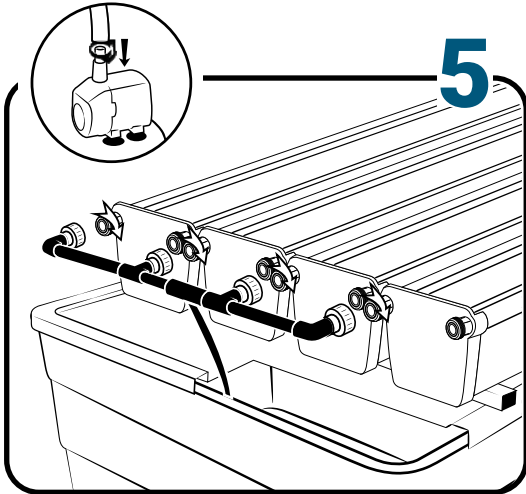

Instruction

Lxlxh: 4.16x1.03Mx0.59M
63 kg

Pièces

Ref	Designation	
A	TU21134	GrowStream V2 4M grow canal
B	CV21124	GrowStream V2 4M-15 plants cover
C	RT11011	Level tube D50 GrowStream canal
D	PO01002	3" net cup
E	CV91001	Access hole cap
F	RE07002	GrowStream tank ABS white
G	CV04007	GrowStream tank cover 20/40/60/80 ABS white
H	PM11054	3.0 Syncra pump
I	TU21036	30x30 white tube 458mm
J	TU21033	30x30 white tube 393mm
K	TU21032	30x30 white tube 370mm
L	TU21029	30x30 white tube 440mm
M	RA61007	T insert for 30x30 PVC tube
N	AL11028	Pump connection GrowStream80 V2
O	EI21034	PVC tube 30x30x140 + end-cap
P	FX11010	22 - 20.5x23mm clamp
Q	RA31002	Ribbed T 20mm
R	EI31024	Manifold elbow connector
S	EI31023	Manifold T connector
T	EI71001	Black tube 18x22x60mm (manifold tube GS 20/40/60/80/120)
U	EI71003	Black tube 18x22x100mm (manifold tube GS 20/40/60/80/120)
V	EI71005	Black tube 18x22x180mm (manifold tube GS 20/40/60/80/120)
	AC01010	Brush Ø 16x80x300 mm loop Ø 10mm
W	RA03001	3/4 drilled end-cap white PP
X	JN21012	Flat O-ring seal 12x24x3mm
Y	JN21013	Flat O-ring seal EPDM 3/4
Z	RA61005	End-cap insert 30x30
	AC01001	Draining kit